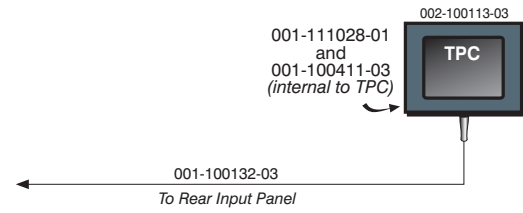

PROJECTION HEAD

NOTE: This shaded area applies to 101-001124-01 or any CP2000-XB unit that has been upgraded with the Motorized Lens Mount.