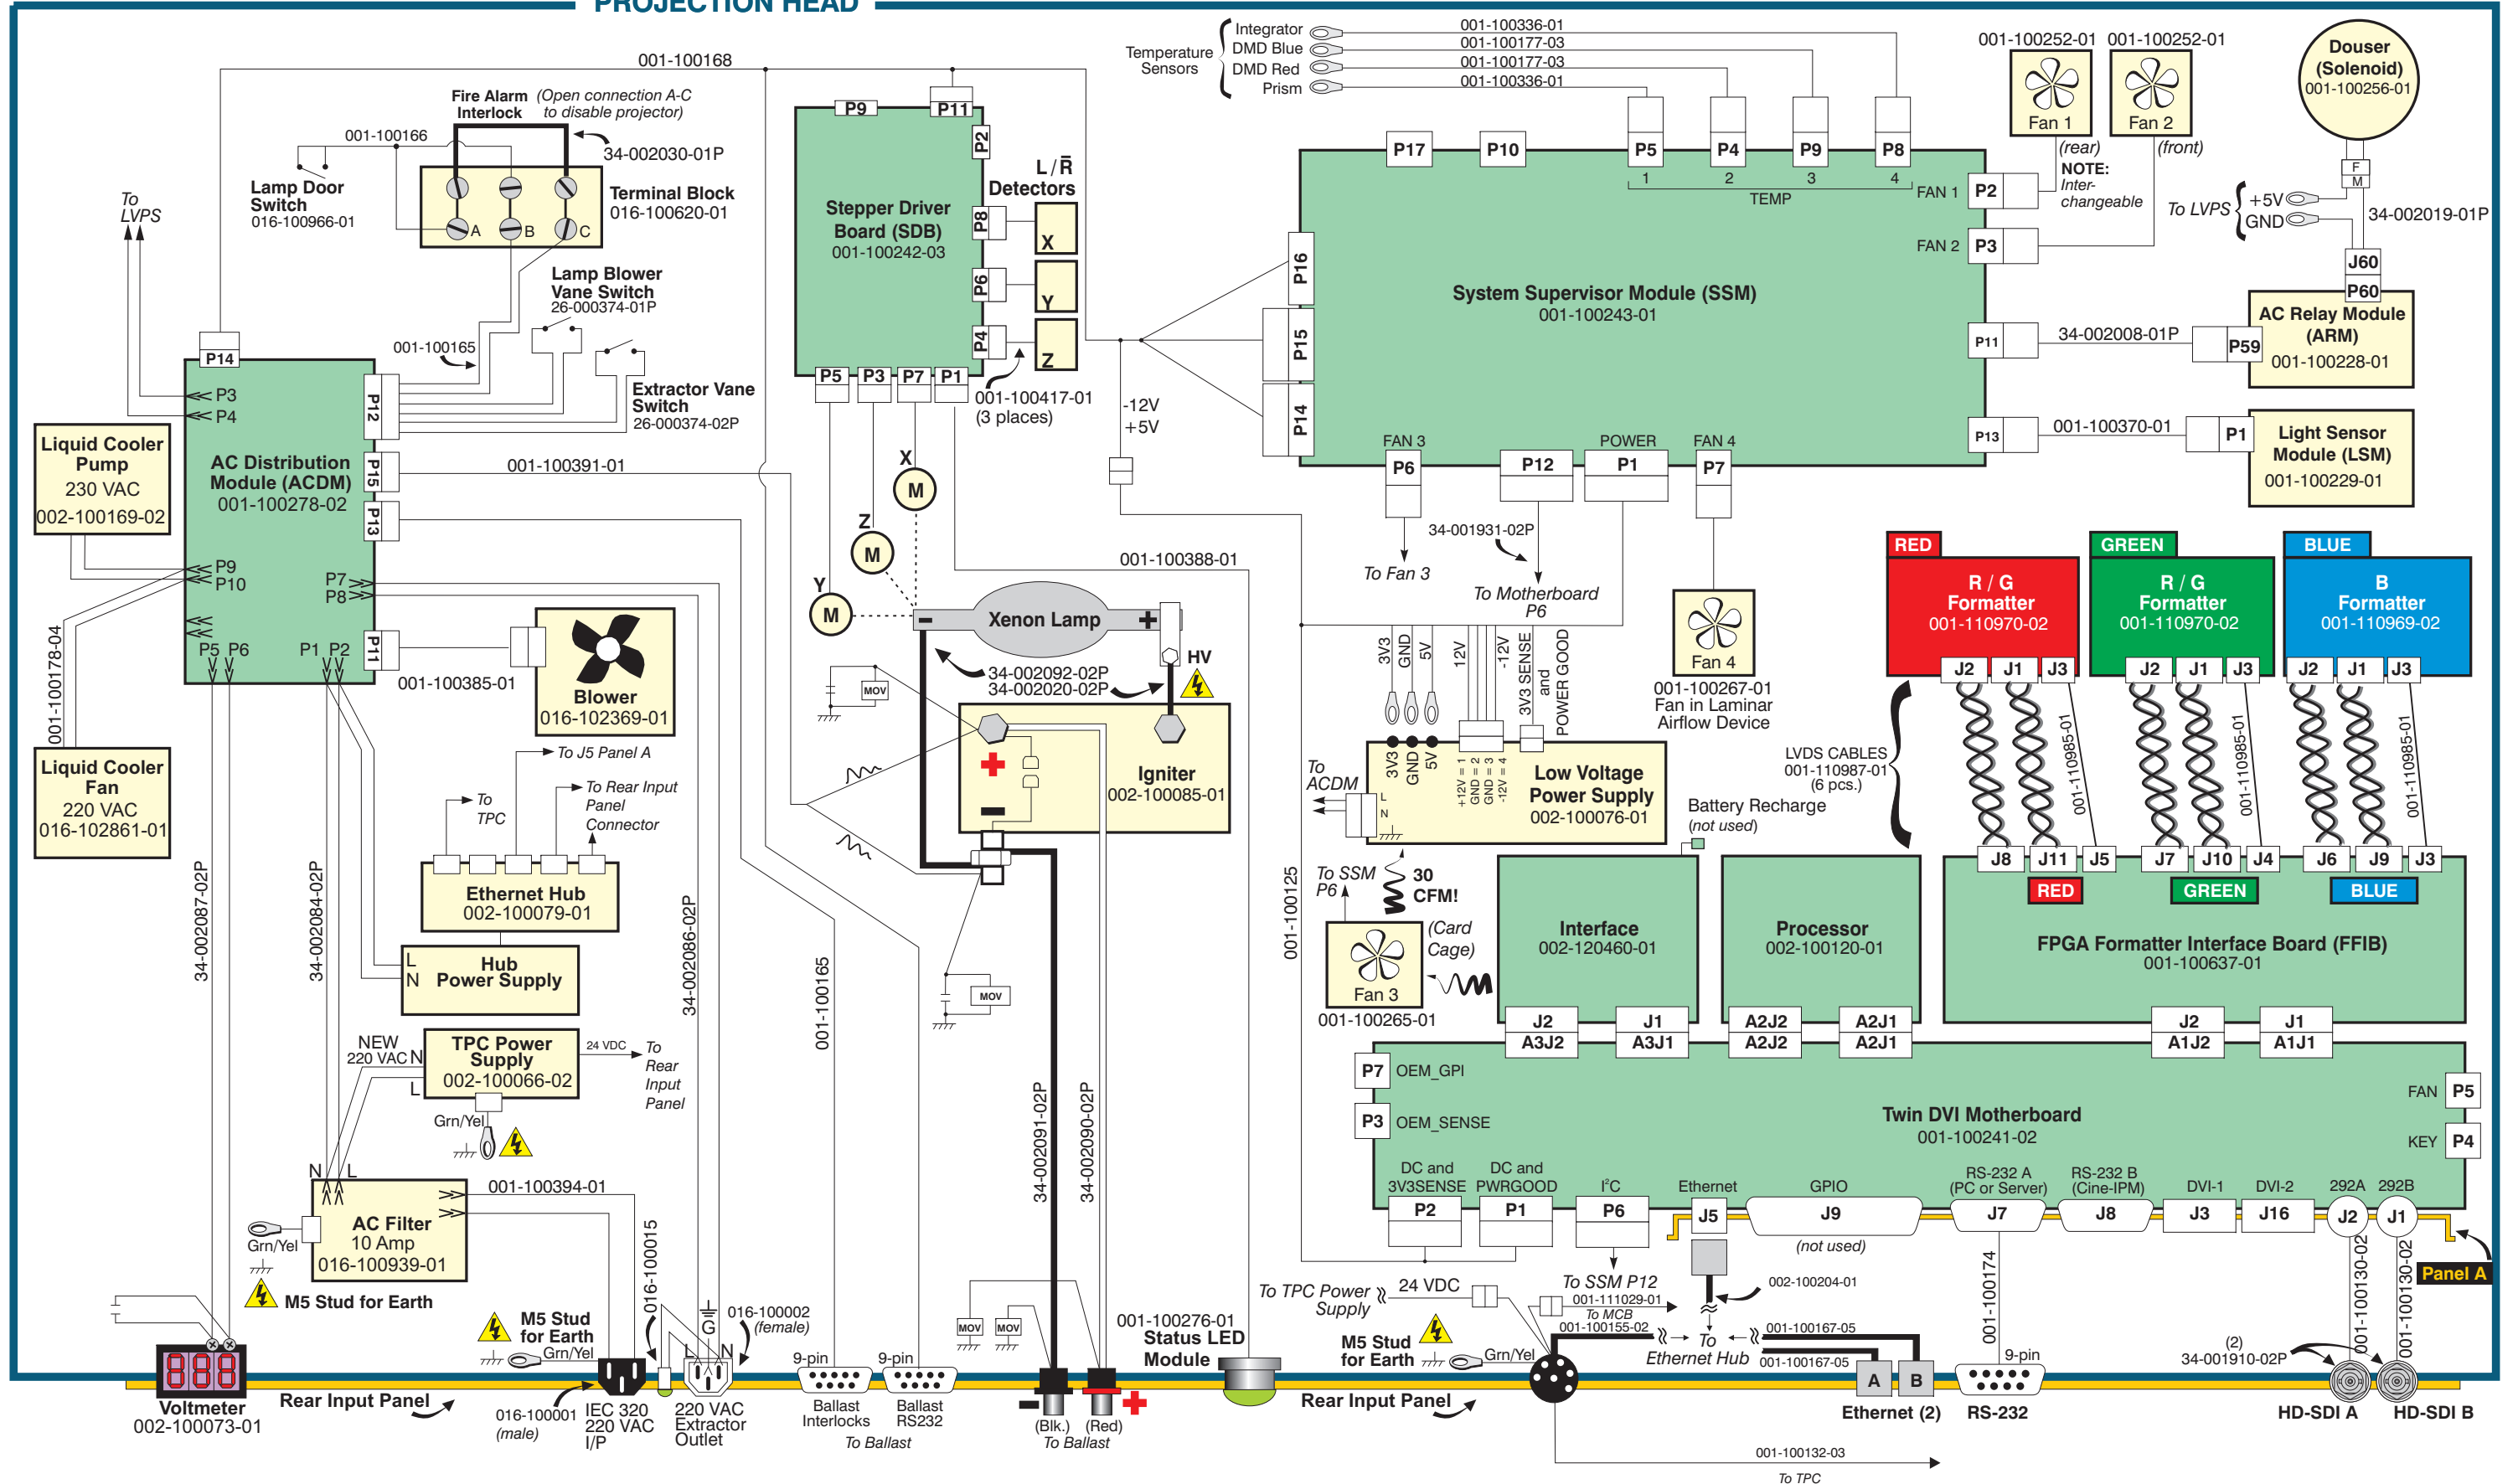

PROJECTION HEAD

NOTE: This shaded area applies to 101-001124-01 or any CP2000-XB unit that has been upgraded with the Motorized Lens Mount.