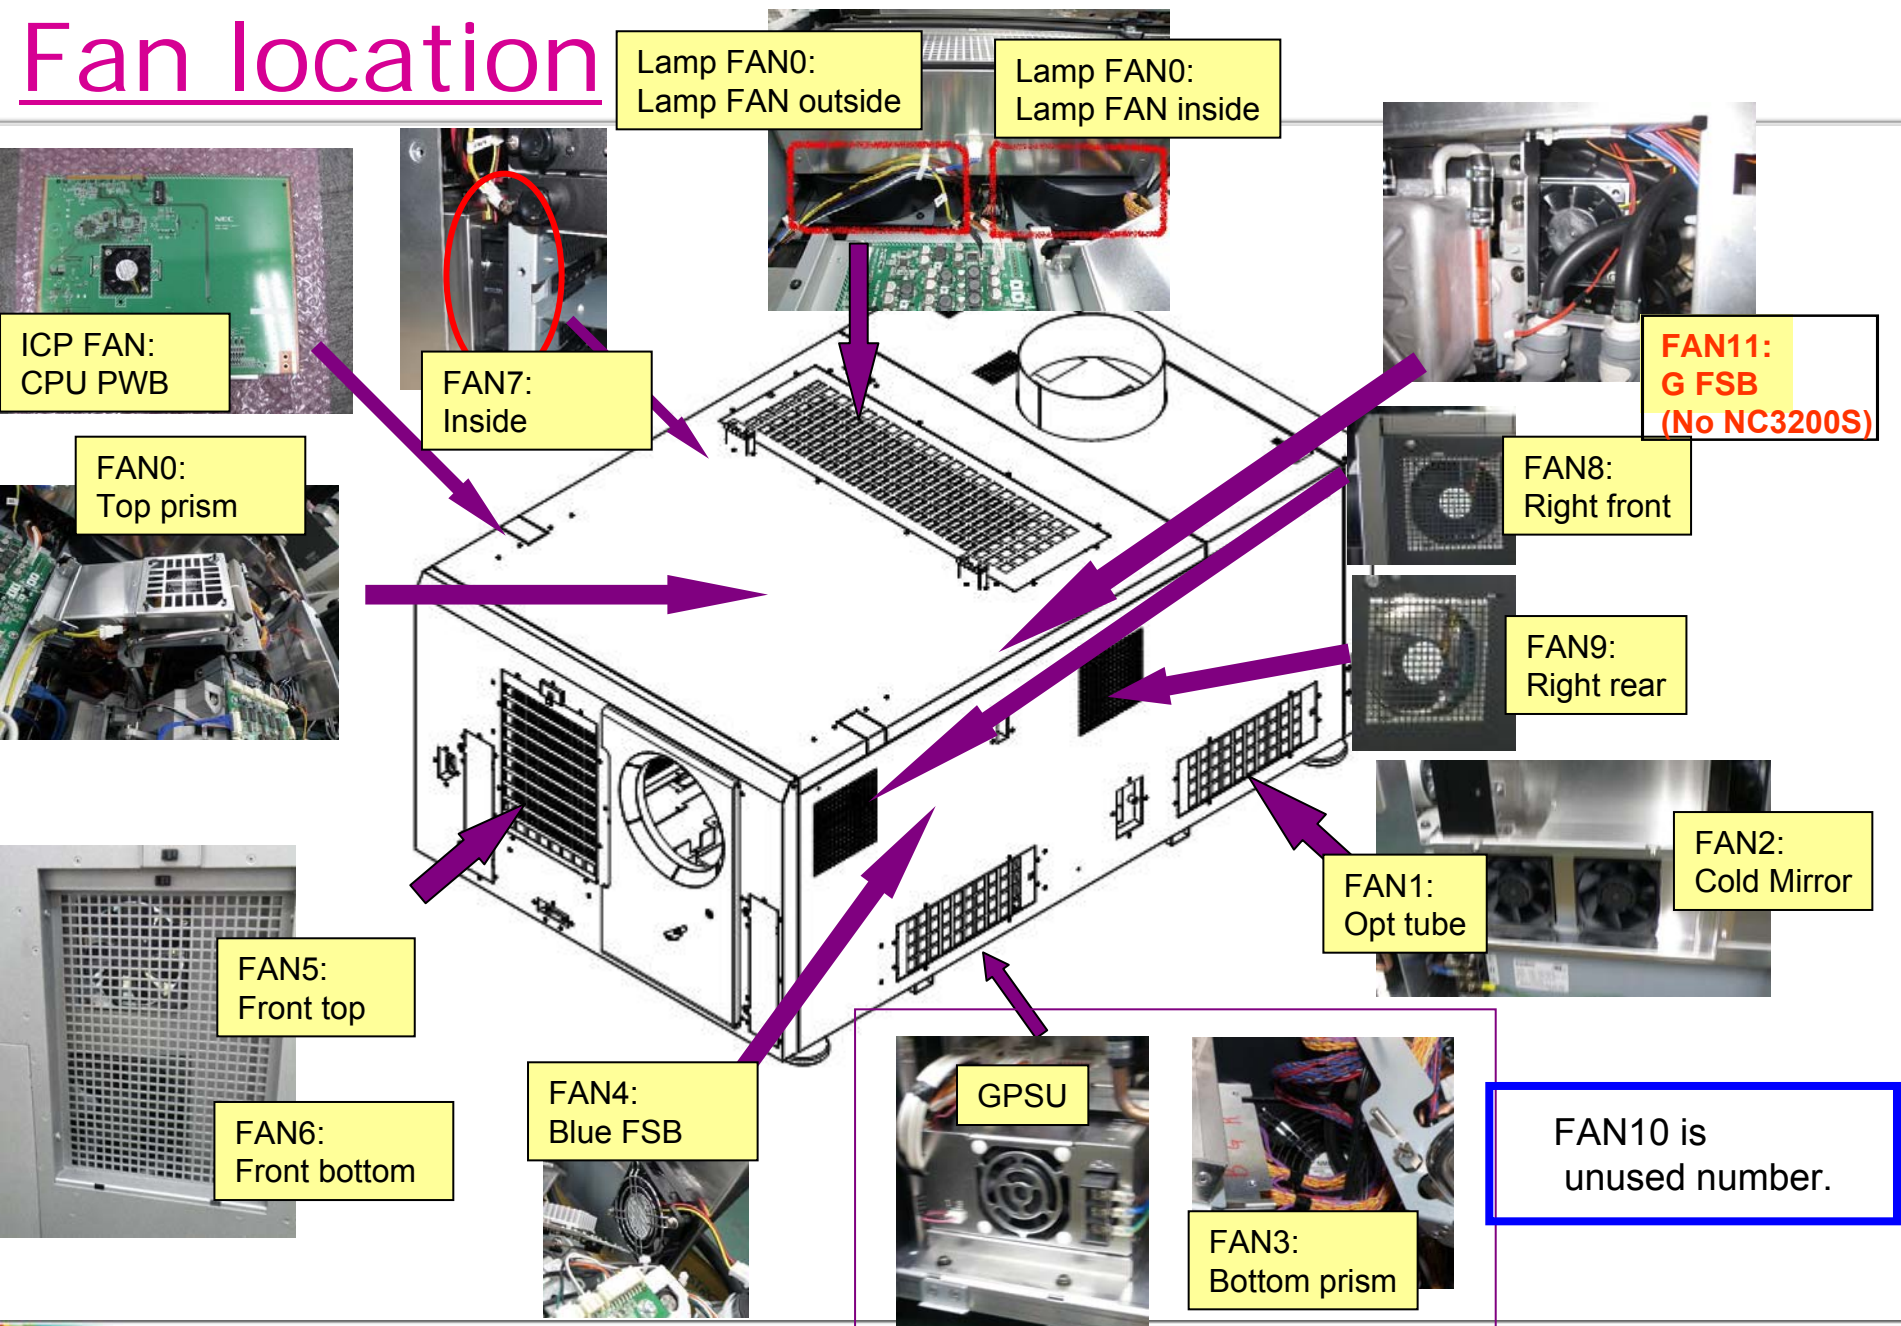

Fan location

Lamp FAN0:
Lamp FAN outside

Lamp FAN0:
Lamp FAN inside

ICP FAN:
CPU PWB

FAN7:
Inside

FAN11:
G FSB
(No NC3200S)

FAN0:
Top prism

FAN8:
Right front

FAN9:
Right rear

FAN5:
Front top

FAN1:
Opt tube

FAN2:
Cold Mirror

FAN6:
Front bottom

FAN4:
Blue FSB

GPSU

FAN10 is
unused number.

FAN3:
Bottom prism